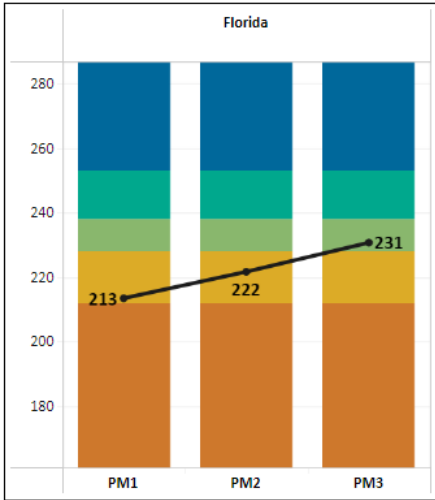

FAST Progress Monitoring (PM) Grade 6 Mathematics

STATE
 2023-24, Mathematics,
 Level 3 and Above
 Grade: 06-Sixth, Primary Service Type: K-12 General
 Education, Career and Technical Education, Other
 Indicator: (None)

DISTRICT
 2023-24, Mathematics,
 Level 3 and Above
 District: 16-Duval, Grade: 06-Sixth, Primary Service
 Type: K-12 General Education, Career and Technical
 Education, Other, Indicator: (None)

SCHOOL
 2023-24, Mathematics,
 Level 3 and Above
 District: 16-Duval, School: School Of Success
 Academy-Sos-1021, Grade: 06-Sixth, Primary Service
 Type: K-12 General Education, Career and Technical
 Education, Other, Indicator: (None)

Achievement Level:
 Level - 1 (Orange), Level - 2 (Yellow), Level - 3 (Light Green), Level - 4 (Teal), Level - 5 (Blue), Mean Scale Score** (Black line)

(Images taken from <https://knowyourdatafl.org/views/FASTProgressMonitoringGrades3-10>)