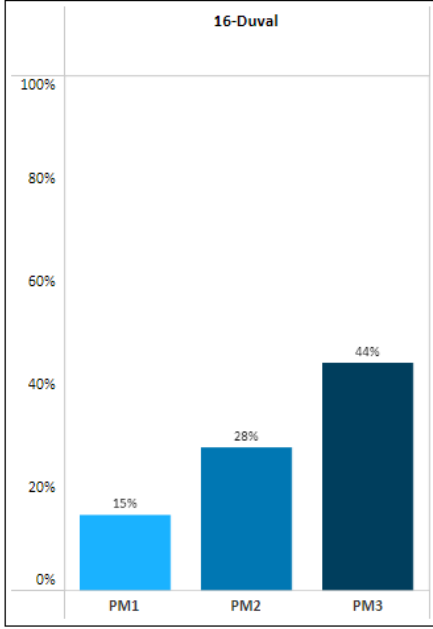

FAST Progress Monitoring (PM) Grade 6 Mathematics

STATE
2023-24, Mathematics,
Level 3 and Above
Grade: 06-Sixth, Primary Service Type: K-12 General
Education, Career and Technical Education, Other
Indicator: (None)

DISTRICT
2023-24, Mathematics,
Level 3 and Above
District: 16-Duval, Grade: 06-Sixth, Primary Service
Type: K-12 General Education, Career and Technical
Education, Other, Indicator: (None)

SCHOOL
2023-24, Mathematics,
Level 3 and Above
District: 16-Duval, School: School Of Success
Academy-Sos-1021, Grade: 06-Sixth, Primary Service
Type: K-12 General Education, Career and Technical
Education, Other, Indicator: (None)

Achievement Level:
Level - 1 (Orange), Level - 2 (Yellow), Level - 3 (Light Green), Level - 4 (Teal), Level - 5 (Blue), Mean Scale Score** (Black line)

(Images taken from <https://knowyourdatafl.org/views/FASTProgressMonitoringGrades3-10>)