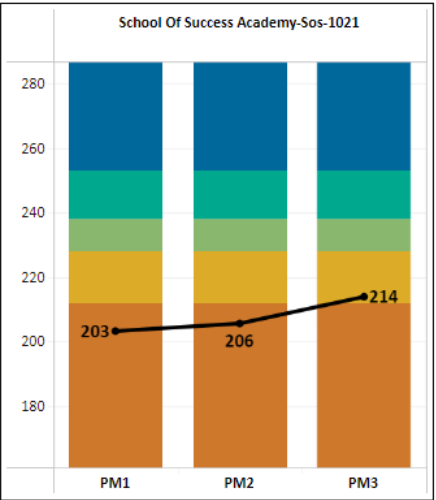

FAST Progress Monitoring (PM) Grade 6 Mathematics

STATE
 2023-24, Mathematics,
 Level 3 and Above
 Grade: 06-Sixth, Primary Service Type: K-12 General
 Education, Career and Technical Education, Other
 Indicator: (None)

DISTRICT
 2023-24, Mathematics,
 Level 3 and Above
 District: 16-Duval, Grade: 06-Sixth, Primary Service
 Type: K-12 General Education, Career and Technical
 Education, Other, Indicator: (None)

SCHOOL
 2023-24, Mathematics,
 Level 3 and Above
 District: 16-Duval, School: School Of Success
 Academy-Sos-1021, Grade: 06-Sixth, Primary Service
 Type: K-12 General Education, Career and Technical
 Education, Other, Indicator: (None)

Achievement Level:
 Level - 1 (Orange), Level - 2 (Yellow), Level - 3 (Light Green), Level - 4 (Teal), Level - 5 (Blue), Mean Scale Score** (Black line)

(Images taken from <https://knowyourdatafl.org/views/FASTProgressMonitoringGrades3-10>)