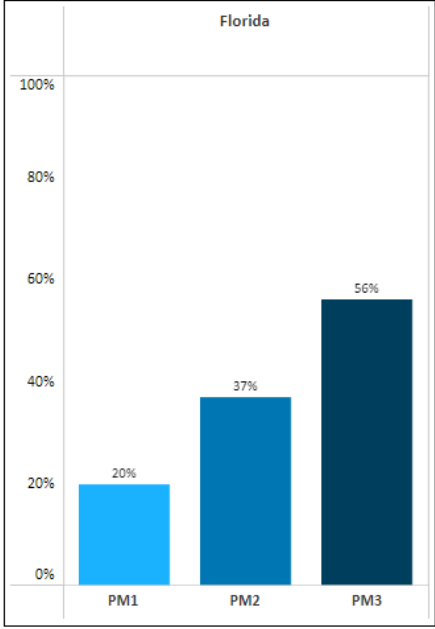

FAST Progress Monitoring (PM) Grade 6 Mathematics

STATE
2023-24, Mathematics,
Level 3 and Above
Grade: 06-Sixth, Primary Service Type: K-12 General
Education, Career and Technical Education, Other
Indicator: (None)

DISTRICT
2023-24, Mathematics,
Level 3 and Above
District: 16-Duval, Grade: 06-Sixth, Primary Service
Type: K-12 General Education, Career and Technical
Education, Other, Indicator: (None)

SCHOOL
2023-24, Mathematics,
Level 3 and Above
District: 16-Duval, School: School Of Success
Academy-Sos-1021, Grade: 06-Sixth, Primary Service
Type: K-12 General Education, Career and Technical
Education, Other, Indicator: (None)

Achievement Level:
Level - 1 (Orange), Level - 2 (Yellow), Level - 3 (Light Green), Level - 4 (Teal), Level - 5 (Blue), Mean Scale Score** (Black line)

(Images taken from <https://knowyourdatafl.org/views/FASTProgressMonitoringGrades3-10>)