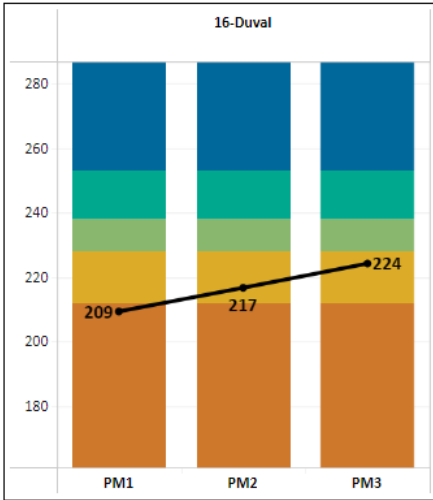

FAST Progress Monitoring (PM) Grade 6 Mathematics

STATE
 2023-24, Mathematics,
 Level 3 and Above
 Grade: 06-Sixth, Primary Service Type: K-12 General
 Education, Career and Technical Education, Other
 Indicator: (None)

DISTRICT
 2023-24, Mathematics,
 Level 3 and Above
 District: 16-Duval, Grade: 06-Sixth, Primary Service
 Type: K-12 General Education, Career and Technical
 Education, Other, Indicator: (None)

SCHOOL
 2023-24, Mathematics,
 Level 3 and Above
 District: 16-Duval, School: School Of Success
 Academy-Sos-1021, Grade: 06-Sixth, Primary Service
 Type: K-12 General Education, Career and Technical
 Education, Other, Indicator: (None)

Achievement Level:
 Level - 1 (Orange), Level - 2 (Yellow), Level - 3 (Light Green), Level - 4 (Teal), Level - 5 (Blue), Mean Scale Score** (Black line)

(Images taken from <https://knowyourdatafl.org/views/FASTProgressMonitoringGrades3-10>)