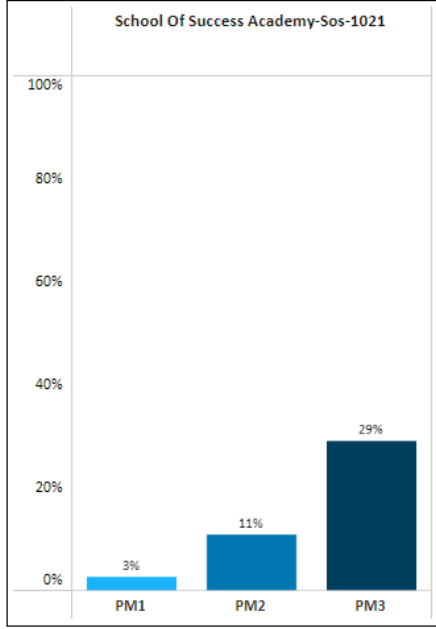

FAST Progress Monitoring (PM) Grade 6 Mathematics

STATE
2023-24, Mathematics,
Level 3 and Above
Grade: 06-Sixth, Primary Service Type: K-12 General
Education, Career and Technical Education, Other
Indicator: (None)

DISTRICT
2023-24, Mathematics,
Level 3 and Above
District: 16-Duval, Grade: 06-Sixth, Primary Service
Type: K-12 General Education, Career and Technical
Education, Other, Indicator: (None)

SCHOOL
2023-24, Mathematics,
Level 3 and Above
District: 16-Duval, School: School Of Success
Academy-Sos-1021, Grade: 06-Sixth, Primary Service
Type: K-12 General Education, Career and Technical
Education, Other, Indicator: (None)

Achievement Level:
Level - 1 (Orange), Level - 2 (Yellow), Level - 3 (Light Green), Level - 4 (Teal), Level - 5 (Blue), Mean Scale Score** (Black line)

(Images taken from <https://knowyourdatafl.org/views/FASTProgressMonitoringGrades3-10>)