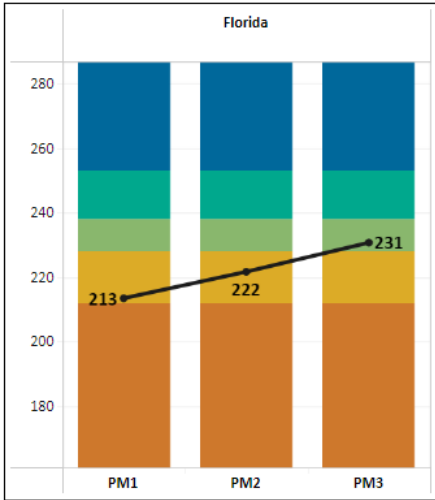

FAST Progress Monitoring (PM) Grade 7 Mathematics

STATE
 2023-24, Mathematics,
 Level 3 and Above
 Grade: 07-Seventh, Primary Service Type: K-12
 General Education, Career and Technical Education,
 Other
 Indicator: (None)

DISTRICT
 2023-24, Mathematics,
 Level 3 and Above
 District: 16-Duval, Grade: 07-Seventh, Primary
 Service Type: K-12 General Education, Career and
 Technical Education, Other, Indicator: (None)

SCHOOL
 2023-24, Mathematics,
 Level 3 and Above
 District: 16-Duval, School: School Of Success
 Academy-Sos-1021, Grade: 07-Seventh, Primary
 Service Type: K-12 General Education, Career and
 Technical Education, Other, Indicator: (None)

Mean Scale Score

Achievement Level:
 Level - 1 (Orange), Level - 2 (Yellow), Level - 3 (Light Green), Level - 4 (Green), Level - 5 (Blue), Mean Scale Score** (Black line)

(Images taken from <https://knowyourdatafl.org/views/FASTProgressMonitoringGrades3-10>)