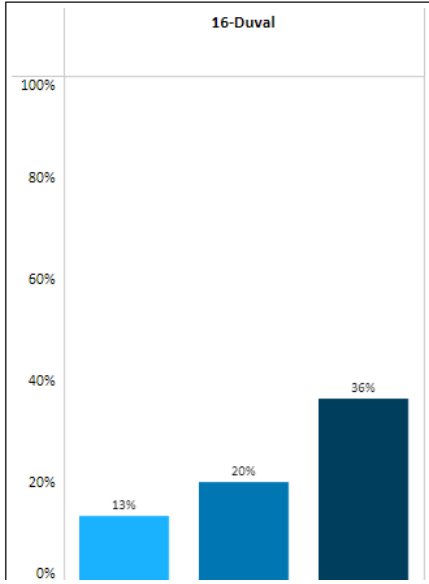

FAST Progress Monitoring (PM) Grade 7 Mathematics

STATE
2023-24, Mathematics,
Level 3 and Above
Grade: 07-Seventh, Primary Service Type: K-12
General Education, Career and Technical Education,
Other
Indicator: (None)

DISTRICT
2023-24, Mathematics,
Level 3 and Above
District: 16-Duval, Grade: 07-Seventh, Primary
Service Type: K-12 General Education, Career and
Technical Education, Other, Indicator: (None)

SCHOOL
2023-24, Mathematics,
Level 3 and Above
District: 16-Duval, School: School Of Success
Academy-Sos-1021, Grade: 07-Seventh, Primary
Service Type: K-12 General Education, Career and
Technical Education, Other, Indicator: (None)