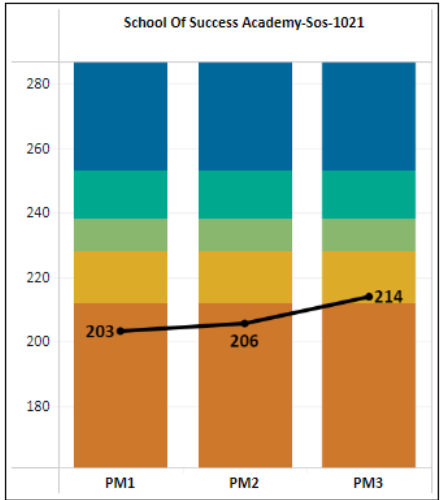

FAST Progress Monitoring (PM) Grade 7 Mathematics

STATE
 2023-24, Mathematics,
 Level 3 and Above
 Grade: 07-Seventh, Primary Service Type: K-12
 General Education, Career and Technical Education,
 Other
 Indicator: (None)

DISTRICT
 2023-24, Mathematics,
 Level 3 and Above
 District: 16-Duval, Grade: 07-Seventh, Primary
 Service Type: K-12 General Education, Career and
 Technical Education, Other, Indicator: (None)

SCHOOL
 2023-24, Mathematics,
 Level 3 and Above
 District: 16-Duval, School: School Of Success
 Academy-Sos-1021, Grade: 07-Seventh, Primary
 Service Type: K-12 General Education, Career and
 Technical Education, Other, Indicator: (None)

Mean Scale Score

Achievement Level:
 Level - 1 (Orange), Level - 2 (Yellow), Level - 3 (Light Green), Level - 4 (Green), Level - 5 (Blue), Mean Scale Score** (Black line)

(Images taken from <https://knowyourdatafl.org/views/FASTProgressMonitoringGrades3-10>)