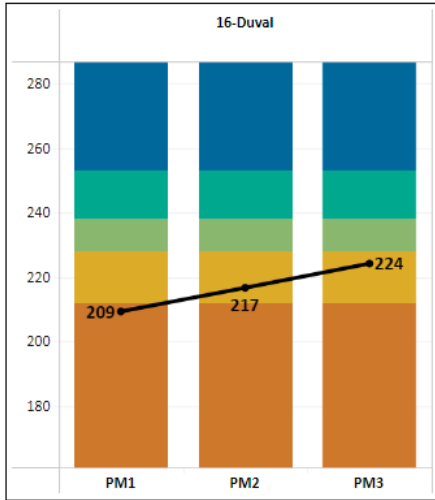

FAST Progress Monitoring (PM) Grade 7 Mathematics

STATE
 2023-24, Mathematics,
 Level 3 and Above
 Grade: 07-Seventh, Primary Service Type: K-12
 General Education, Career and Technical Education,
 Other
 Indicator: (None)

DISTRICT
 2023-24, Mathematics,
 Level 3 and Above
 District: 16-Duval, Grade: 07-Seventh, Primary
 Service Type: K-12 General Education, Career and
 Technical Education, Other, Indicator: (None)

SCHOOL
 2023-24, Mathematics,
 Level 3 and Above
 District: 16-Duval, School: School Of Success
 Academy-Sos-1021, Grade: 07-Seventh, Primary
 Service Type: K-12 General Education, Career and
 Technical Education, Other, Indicator: (None)

Mean Scale Score

Achievement Level:
 Level - 1 (Orange), Level - 2 (Yellow), Level - 3 (Light Green), Level - 4 (Green), Level - 5 (Blue), Mean Scale Score** (Black line)

(Images taken from <https://knowyourdatafl.org/views/FASTProgressMonitoringGrades3-10>)