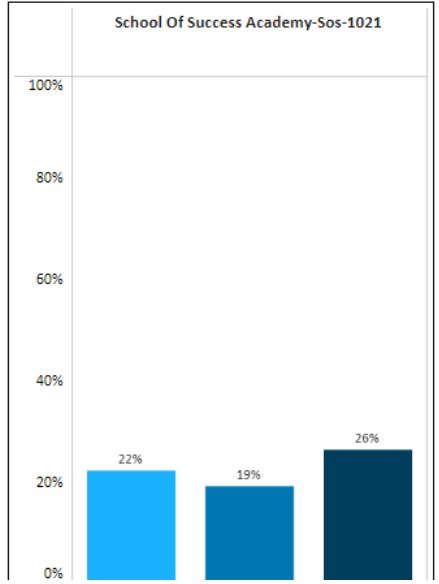

FAST Progress Monitoring (PM) Grade 7 Mathematics

STATE
2023-24, Mathematics,
Level 3 and Above
Grade: 07-Seventh, Primary Service Type: K-12
General Education, Career and Technical Education,
Other
Indicator: (None)

DISTRICT
2023-24, Mathematics,
Level 3 and Above
District: 16-Duval, Grade: 07-Seventh, Primary
Service Type: K-12 General Education, Career and
Technical Education, Other, Indicator: (None)

SCHOOL
2023-24, Mathematics,
Level 3 and Above
District: 16-Duval, School: School Of Success
Academy-Sos-1021, Grade: 07-Seventh, Primary
Service Type: K-12 General Education, Career and
Technical Education, Other, Indicator: (None)