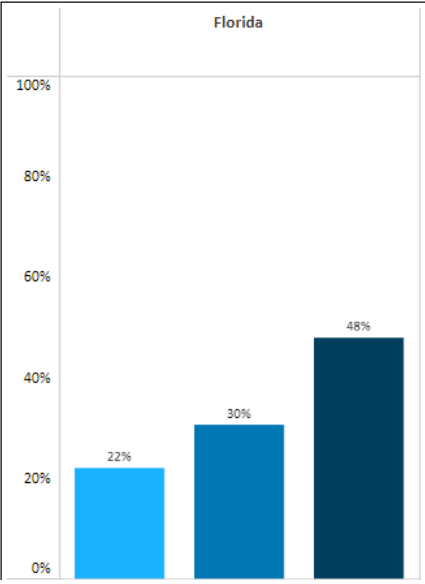

FAST Progress Monitoring (PM) Grade 7 Mathematics

STATE
2023-24, Mathematics,
Level 3 and Above
Grade: 07-Seventh, Primary Service Type: K-12
General Education, Career and Technical Education,
Other
Indicator: (None)

DISTRICT
2023-24, Mathematics,
Level 3 and Above
District: 16-Duval, Grade: 07-Seventh, Primary
Service Type: K-12 General Education, Career and
Technical Education, Other, Indicator: (None)

SCHOOL
2023-24, Mathematics,
Level 3 and Above
District: 16-Duval, School: School Of Success
Academy-Sos-1021, Grade: 07-Seventh, Primary
Service Type: K-12 General Education, Career and
Technical Education, Other, Indicator: (None)